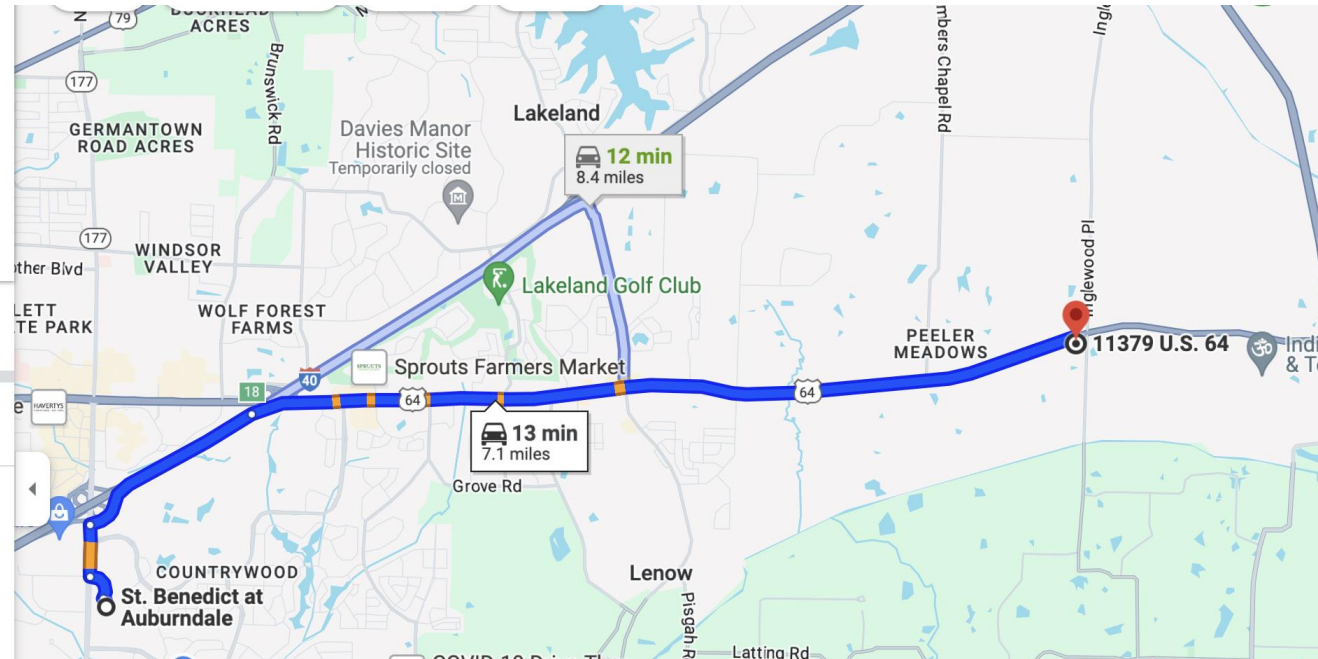

**SCULPTURE MB
LUGAR BRONZE FOUNDRY
11379 HWY 64 ARLINGTON
MBC Sign at Driveway Entrance**

Ashley Lugar: 901-825-8211
Geordan Lugar: 901-647-6097

Best 13 min 2 hr 46 48 min

○ St. Benedict at Auburndale, 8250 Varnava

○ 11379 US-64, Arlington, TN 38002

⊕ Add destination

Leave now ▾ Options

📄 Send directions to your phone 🔗 Copy link

🚗 via US-64 E **13 min**
Best route now due to traffic conditions
7.1 miles
[Details](#)